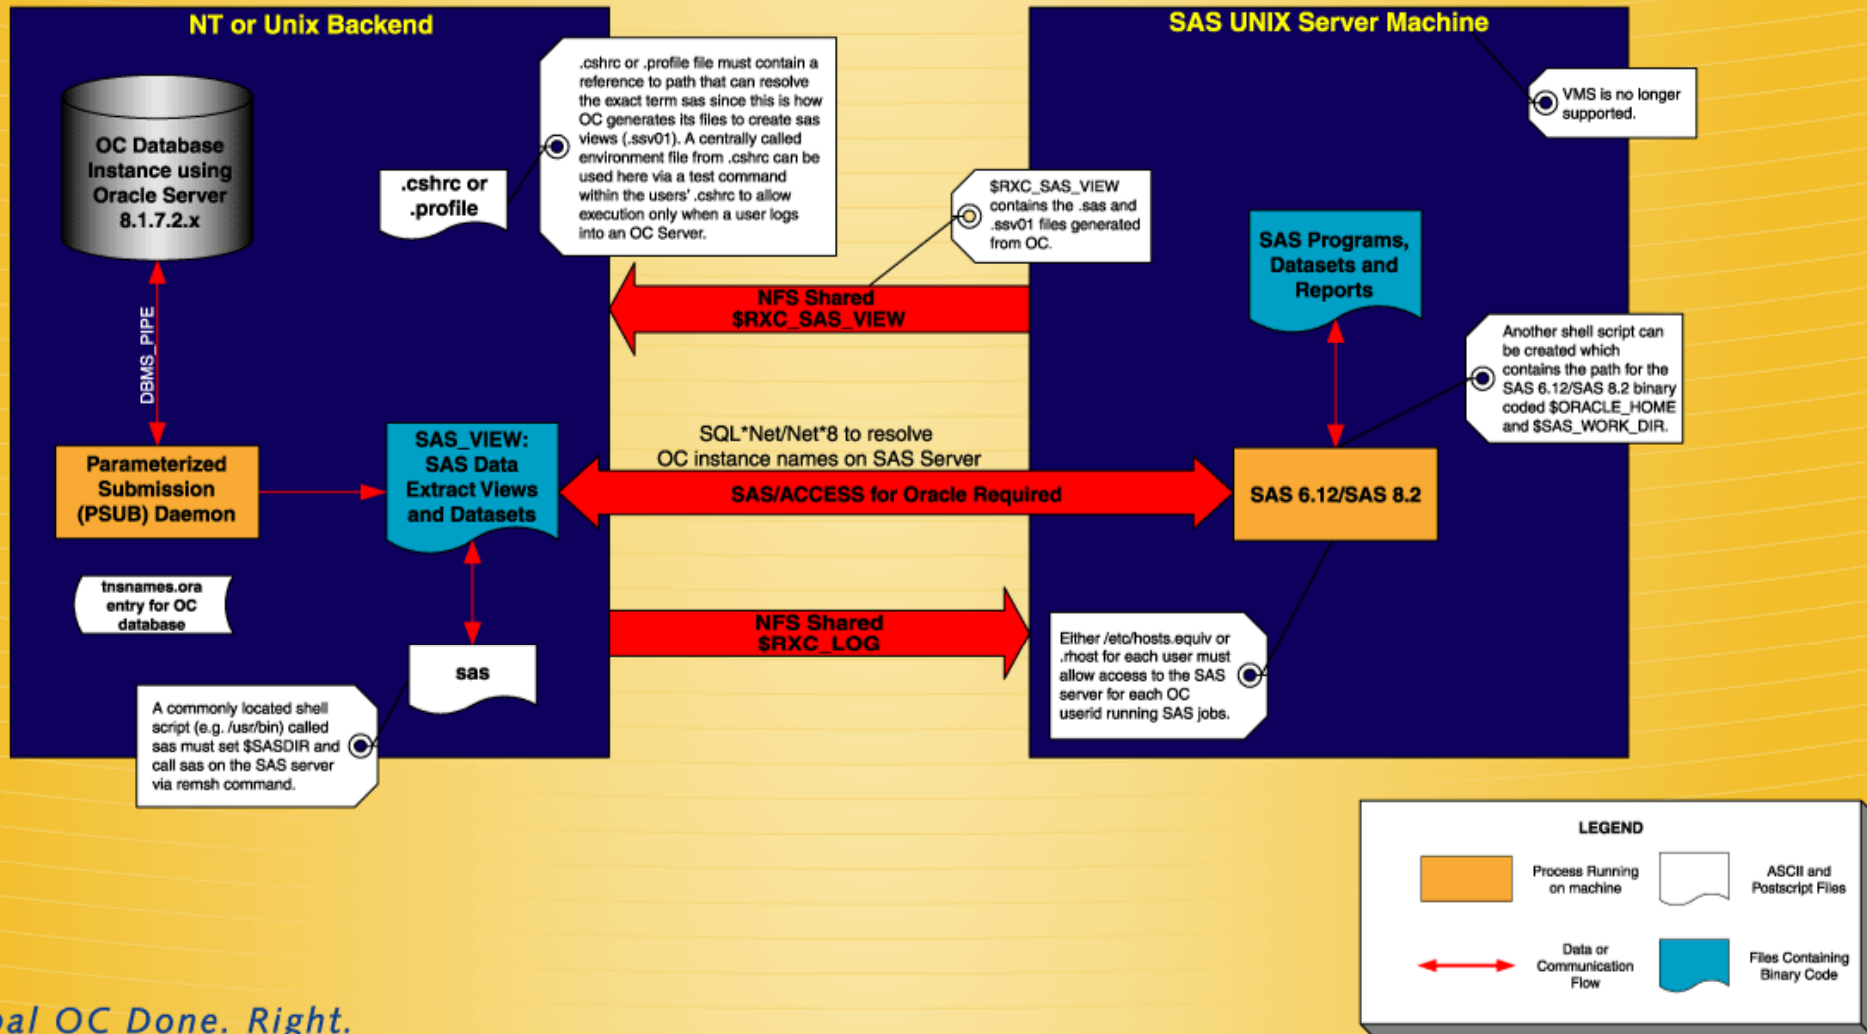

# Remote SAS Configuration for OC 4.0.3

Get Global OC Done. Right.